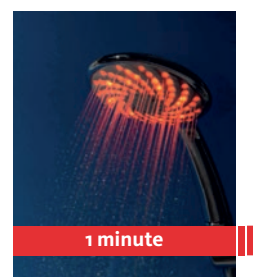

水神

Suijin Investments Ltd

BRINGING INFORMATION
TO WATER EFFICIENCY

ECOLight water-saving hand shower

with **isoflow**

- 3 minutes of showering (30 litres) green illumination
- 2 minutes (up to 50 litres) yellow illumination
- 1 minute (up to 60 litres) red illumination
- Then flashing red

With the ECOLight you will shower “greener”. The water-saving hand shower ECOLight signalizes by the LED-illuminated showerjet, how much water and how much time you have consumed already.

No batteries required. The energy for the LEDs is generated with a newly developed, quiet generator which is integrated in the shower head.

With memory function. The already used time can be saved for up to 2 minutes if the user interrupts the water supply. When turning on the water supply again it continues counting down.

Best comfort and low water consumption. The ECOLight is powered by the unique **isoflow** valve. This worldwide patented valve regulates the flow of water to exactly 10 litres per minute regardless of the water pressure - so you always shower with the optimum water flow. In addition to its precision the **isoflow** valve is characterized by minimal noise and longevity.

CERTIFIED

水神

Suijin Investments Ltd

BRINGING INFORMATION
TO WATER EFFICIENCY

ECOLight water-saving hand shower

Dimensions:

What is *isoflow*?

isoflow has an unique, patented design. The O-ring is not exposed to the water but is protected by the two adjusting elements, which provide for the variable opening. Thus it combines precise flow rate control with low noise and long service life.