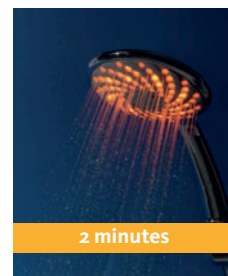

水神

Suijin Investments Ltd

BRINGING INFORMATION
TO WATER EFFICIENCY

ECOLight water-saving hand shower

with **isoflow**

- 3 minutes of showering (30 litres) green illumination
- 2 minutes (up to 50 litres) yellow illumination
- 1 minute (up to 60 litres) red illumination
- Then flashing red

With the ECOLight you will shower “greener”. The water-saving hand shower ECOLight signalizes by the LED-illuminated showerjet, how much water and how much time you have consumed already.

No batteries required. The energy for the LEDs is generated with a newly developed, quiet generator which is integrated in the shower head.

With memory function. The already used time can be saved for up to 2 minutes if the user interrupts the water supply. When turning on the water supply again it continues counting down.

Best comfort and low water consumption. The ECOLight is powered by the unique **isoflow** valve. This worldwide patented valve regulates the flow of water to exactly 10 litres per minute regardless of the water pressure - so you always shower with the optimum water flow. In addition to its precision the **isoflow** valve is characterized by minimal noise and longevity.

CERTIFIED

水神

Suijin Investments Ltd

BRINGING INFORMATION
TO WATER EFFICIENCY

ECOLight water-saving hand shower

Dimensions:

What is *isoflow*?

isoflow has an unique, patented design. The O-ring is not exposed to the water but is protected by the two adjusting elements, which provide for the variable opening. Thus it combines precise flow rate control with low noise and long service life.